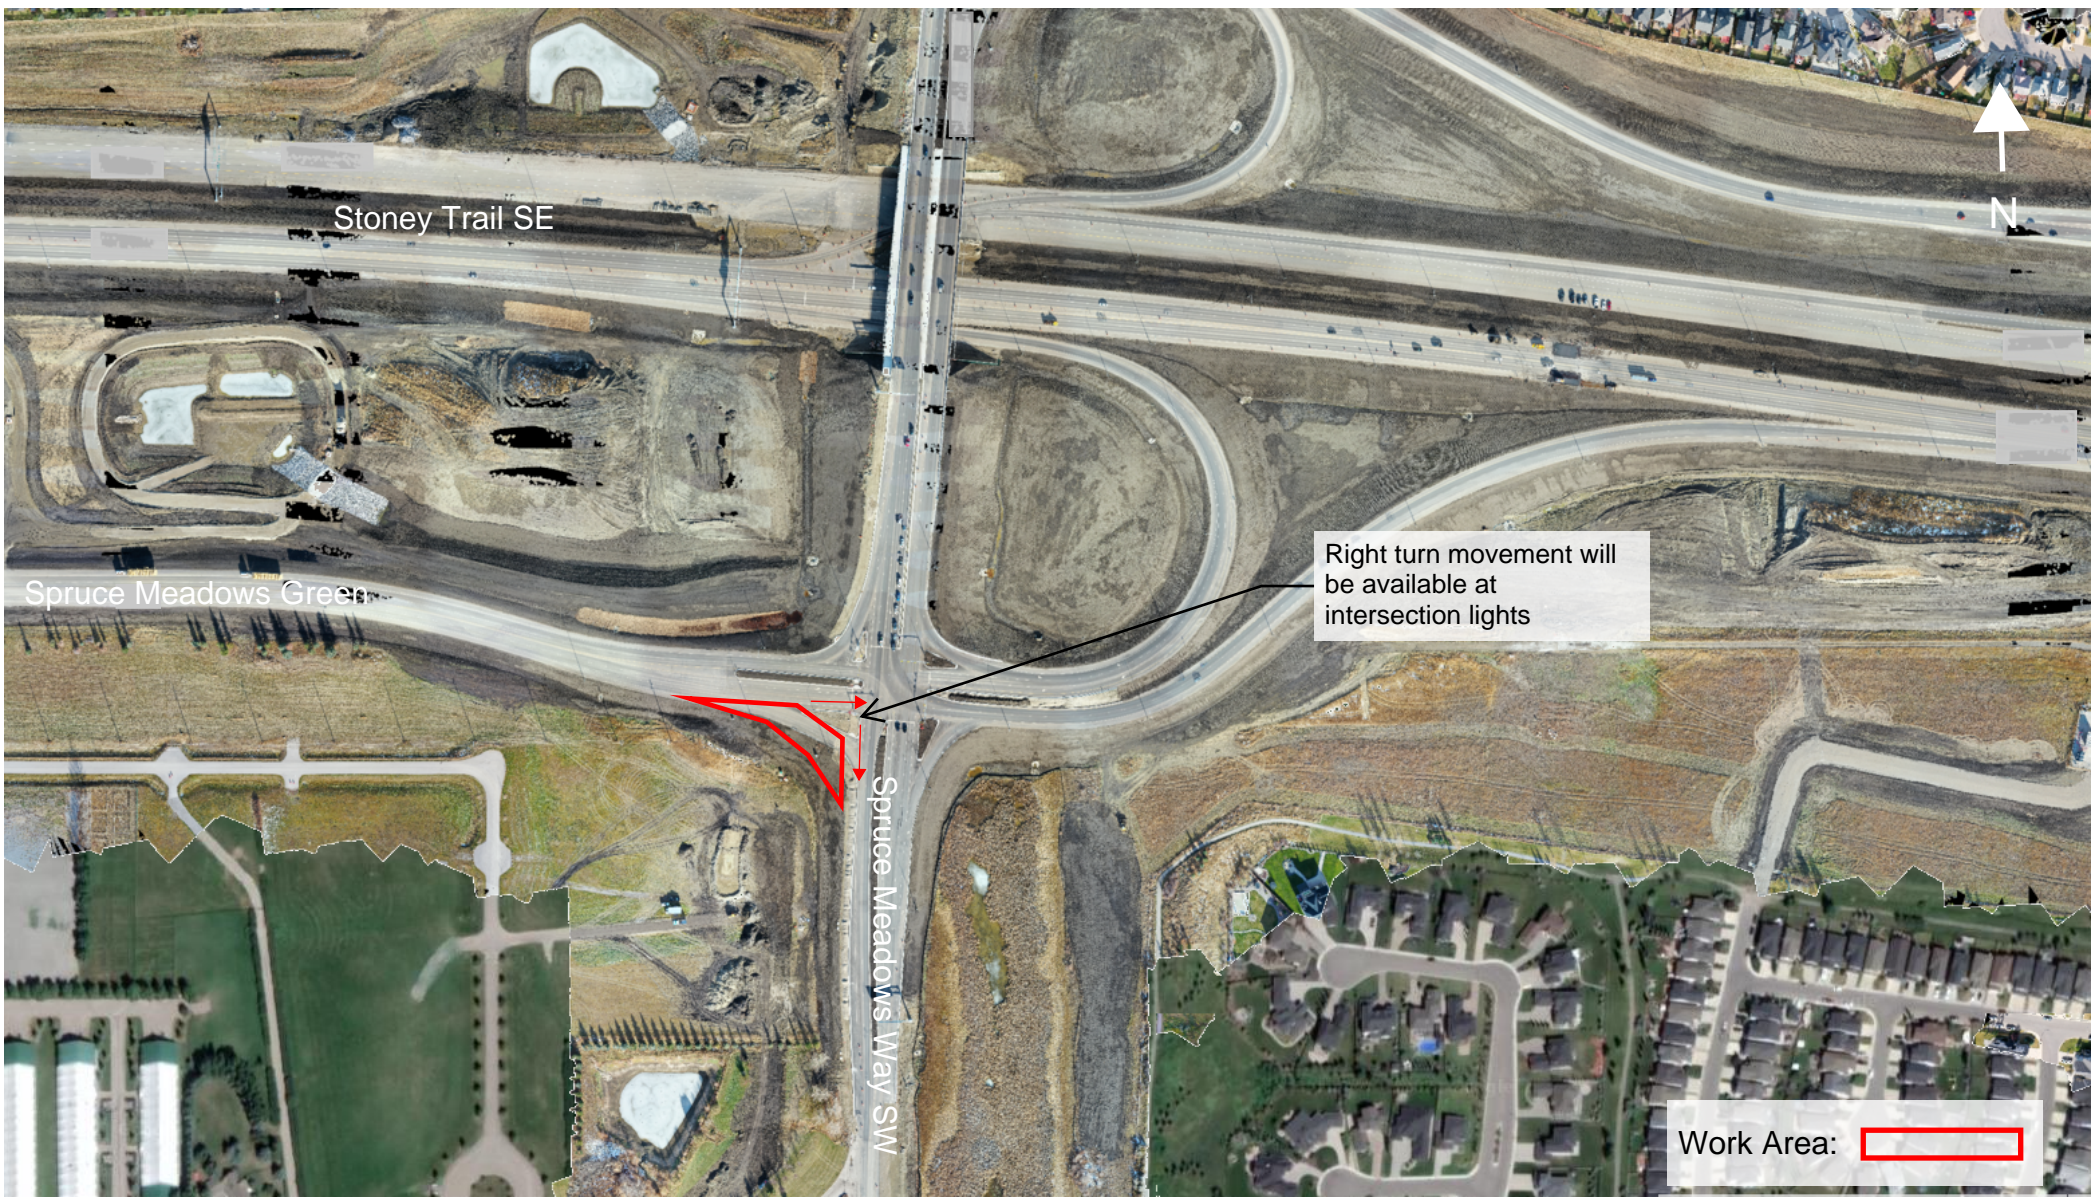

Southwest Calgary Ring Road

Advisory Notice

March 31st, 2021

Right Turn Lane Closure on Spruce Meadows Green

Location: Eastbound Spruce Meadows Green to Southbound Spruce Meadows Way

Impacts:

- Right turn lane closure

Reason: To allow KGL to perform utility work

Implementation Date: Monday, April 5th to Tuesday, April 6th

Work hours: 9:00 a.m. to 3:00 p.m.

Speed limit: N/A

Other information: There will be signs in place directing traffic through the work zone. Please note this work is weather dependent, and dates may change.

For your safety, please obey all construction signs when travelling through the area. KGL Constructors would like to thank you for your patience during this construction period.

403-212-0565
info@SWCRRproject.com

Spruce Meadows Green to Spruce Meadows Way
Right Turn Lane Closure - Utility Work
Monday and Tuesday, April 5th and 6th 9:00am to 3:00pm

Right turn movement will be available at intersection lights

Work Area: