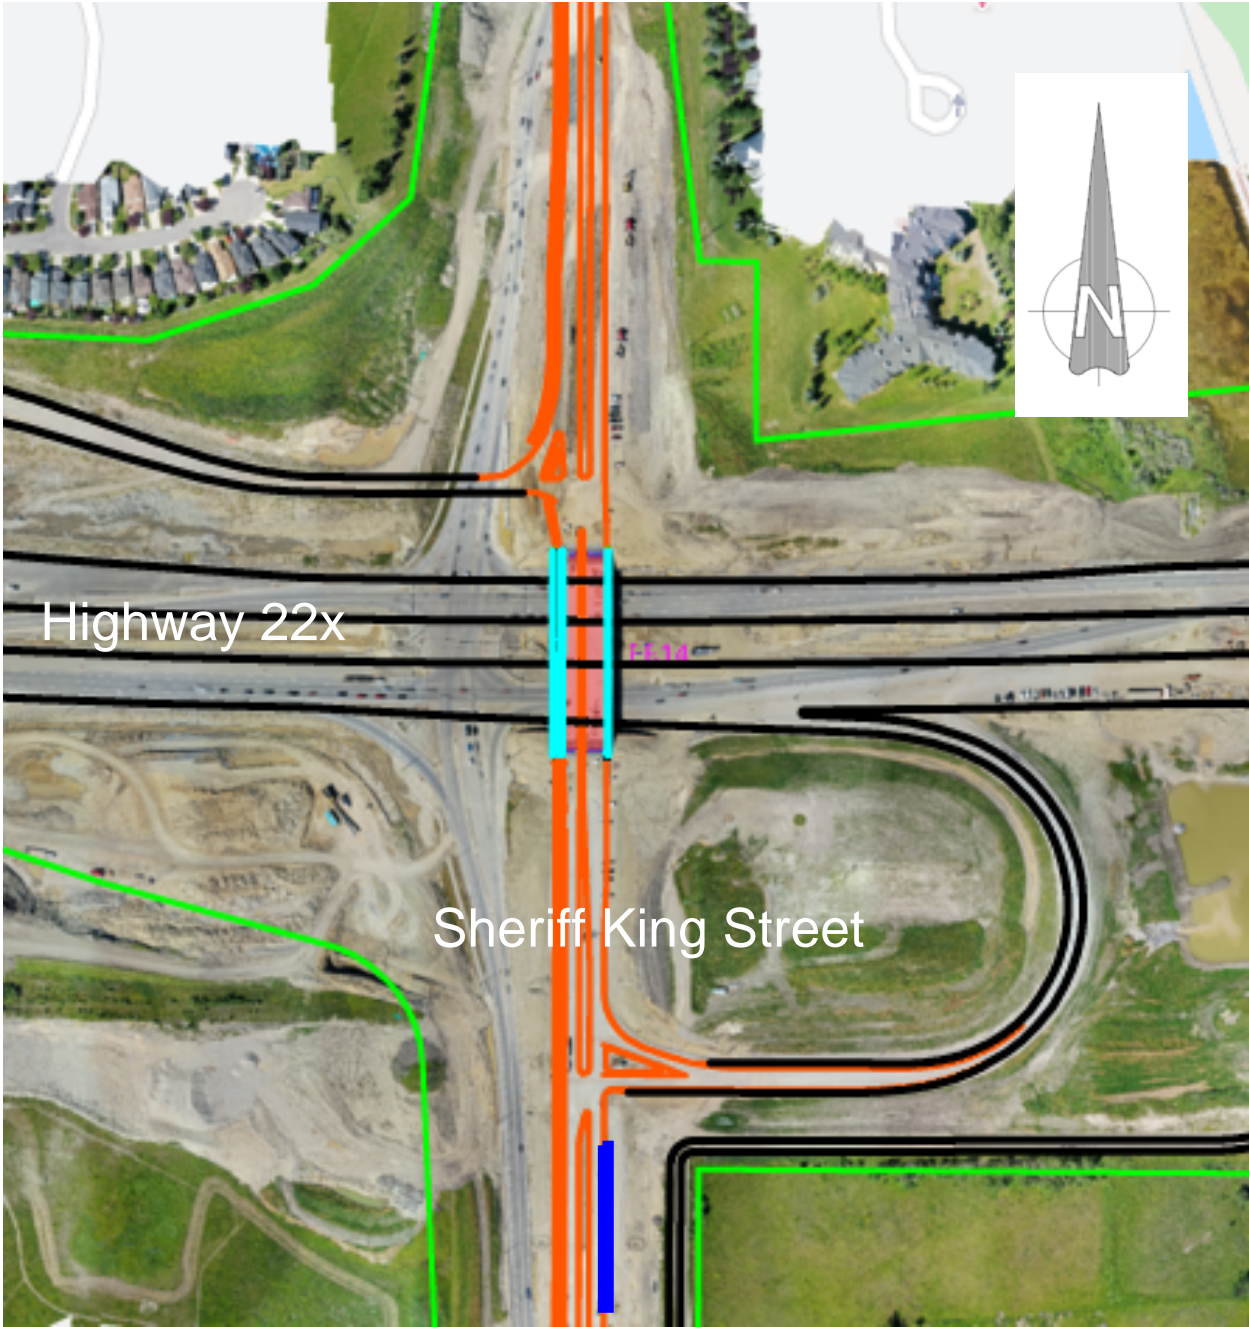

Southwest Calgary Ring Road

Advisory Notice

November 2nd, 2020

Lane Closure on Sheriff King Street

Location: Sheriff King Street, at Highway 22x

Impacts:

- Northbound right lane closure

Reason: To allow KGL to perform work on a guide sign

Implementation Date: Wednesday November 4, 2020

Work hours: 10:00 am – 12:00 pm

Speed limit: N/A

Other information: There will be signs in place directing traffic

For your safety, please obey all construction signs when travelling through the area. KGL Constructors would like to thank you for your patience during this construction period.

Highway 22x

Sheriff King Street