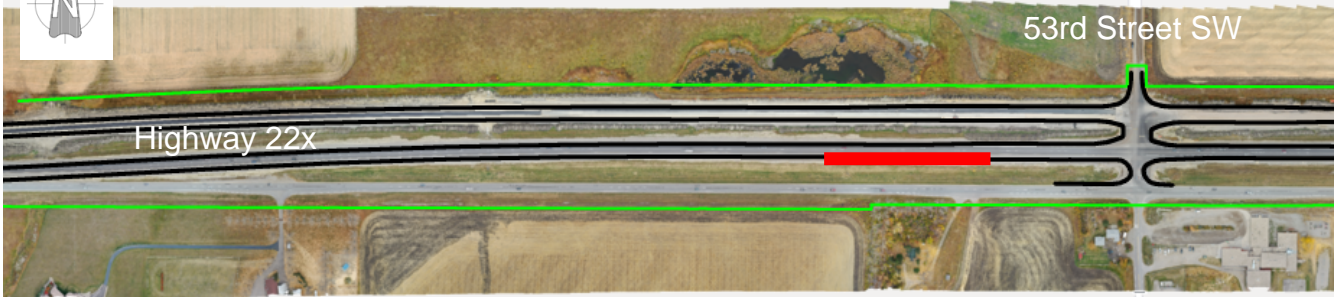

Southwest Calgary Ring Road

Advisory Notice

October 27th, 2020

Lane Closure on Highway 22x

Location: Highway 22x, between 69th Street SW and 53rd Street SW

Impacts:

- Westbound left lane closure along Highway 22x

Reason: To allow KGL to perform guide sign installation

Implementation Date: Friday October 30, 2020

Work hours: 9:00 am – 12:00 pm

Speed limit: N/A

Other information: There will be signs in place directing traffic

For your safety, please obey all construction signs when travelling through the area. KGL Constructors would like to thank you for your patience during this construction period.

Highway 22x

53rd Street SW