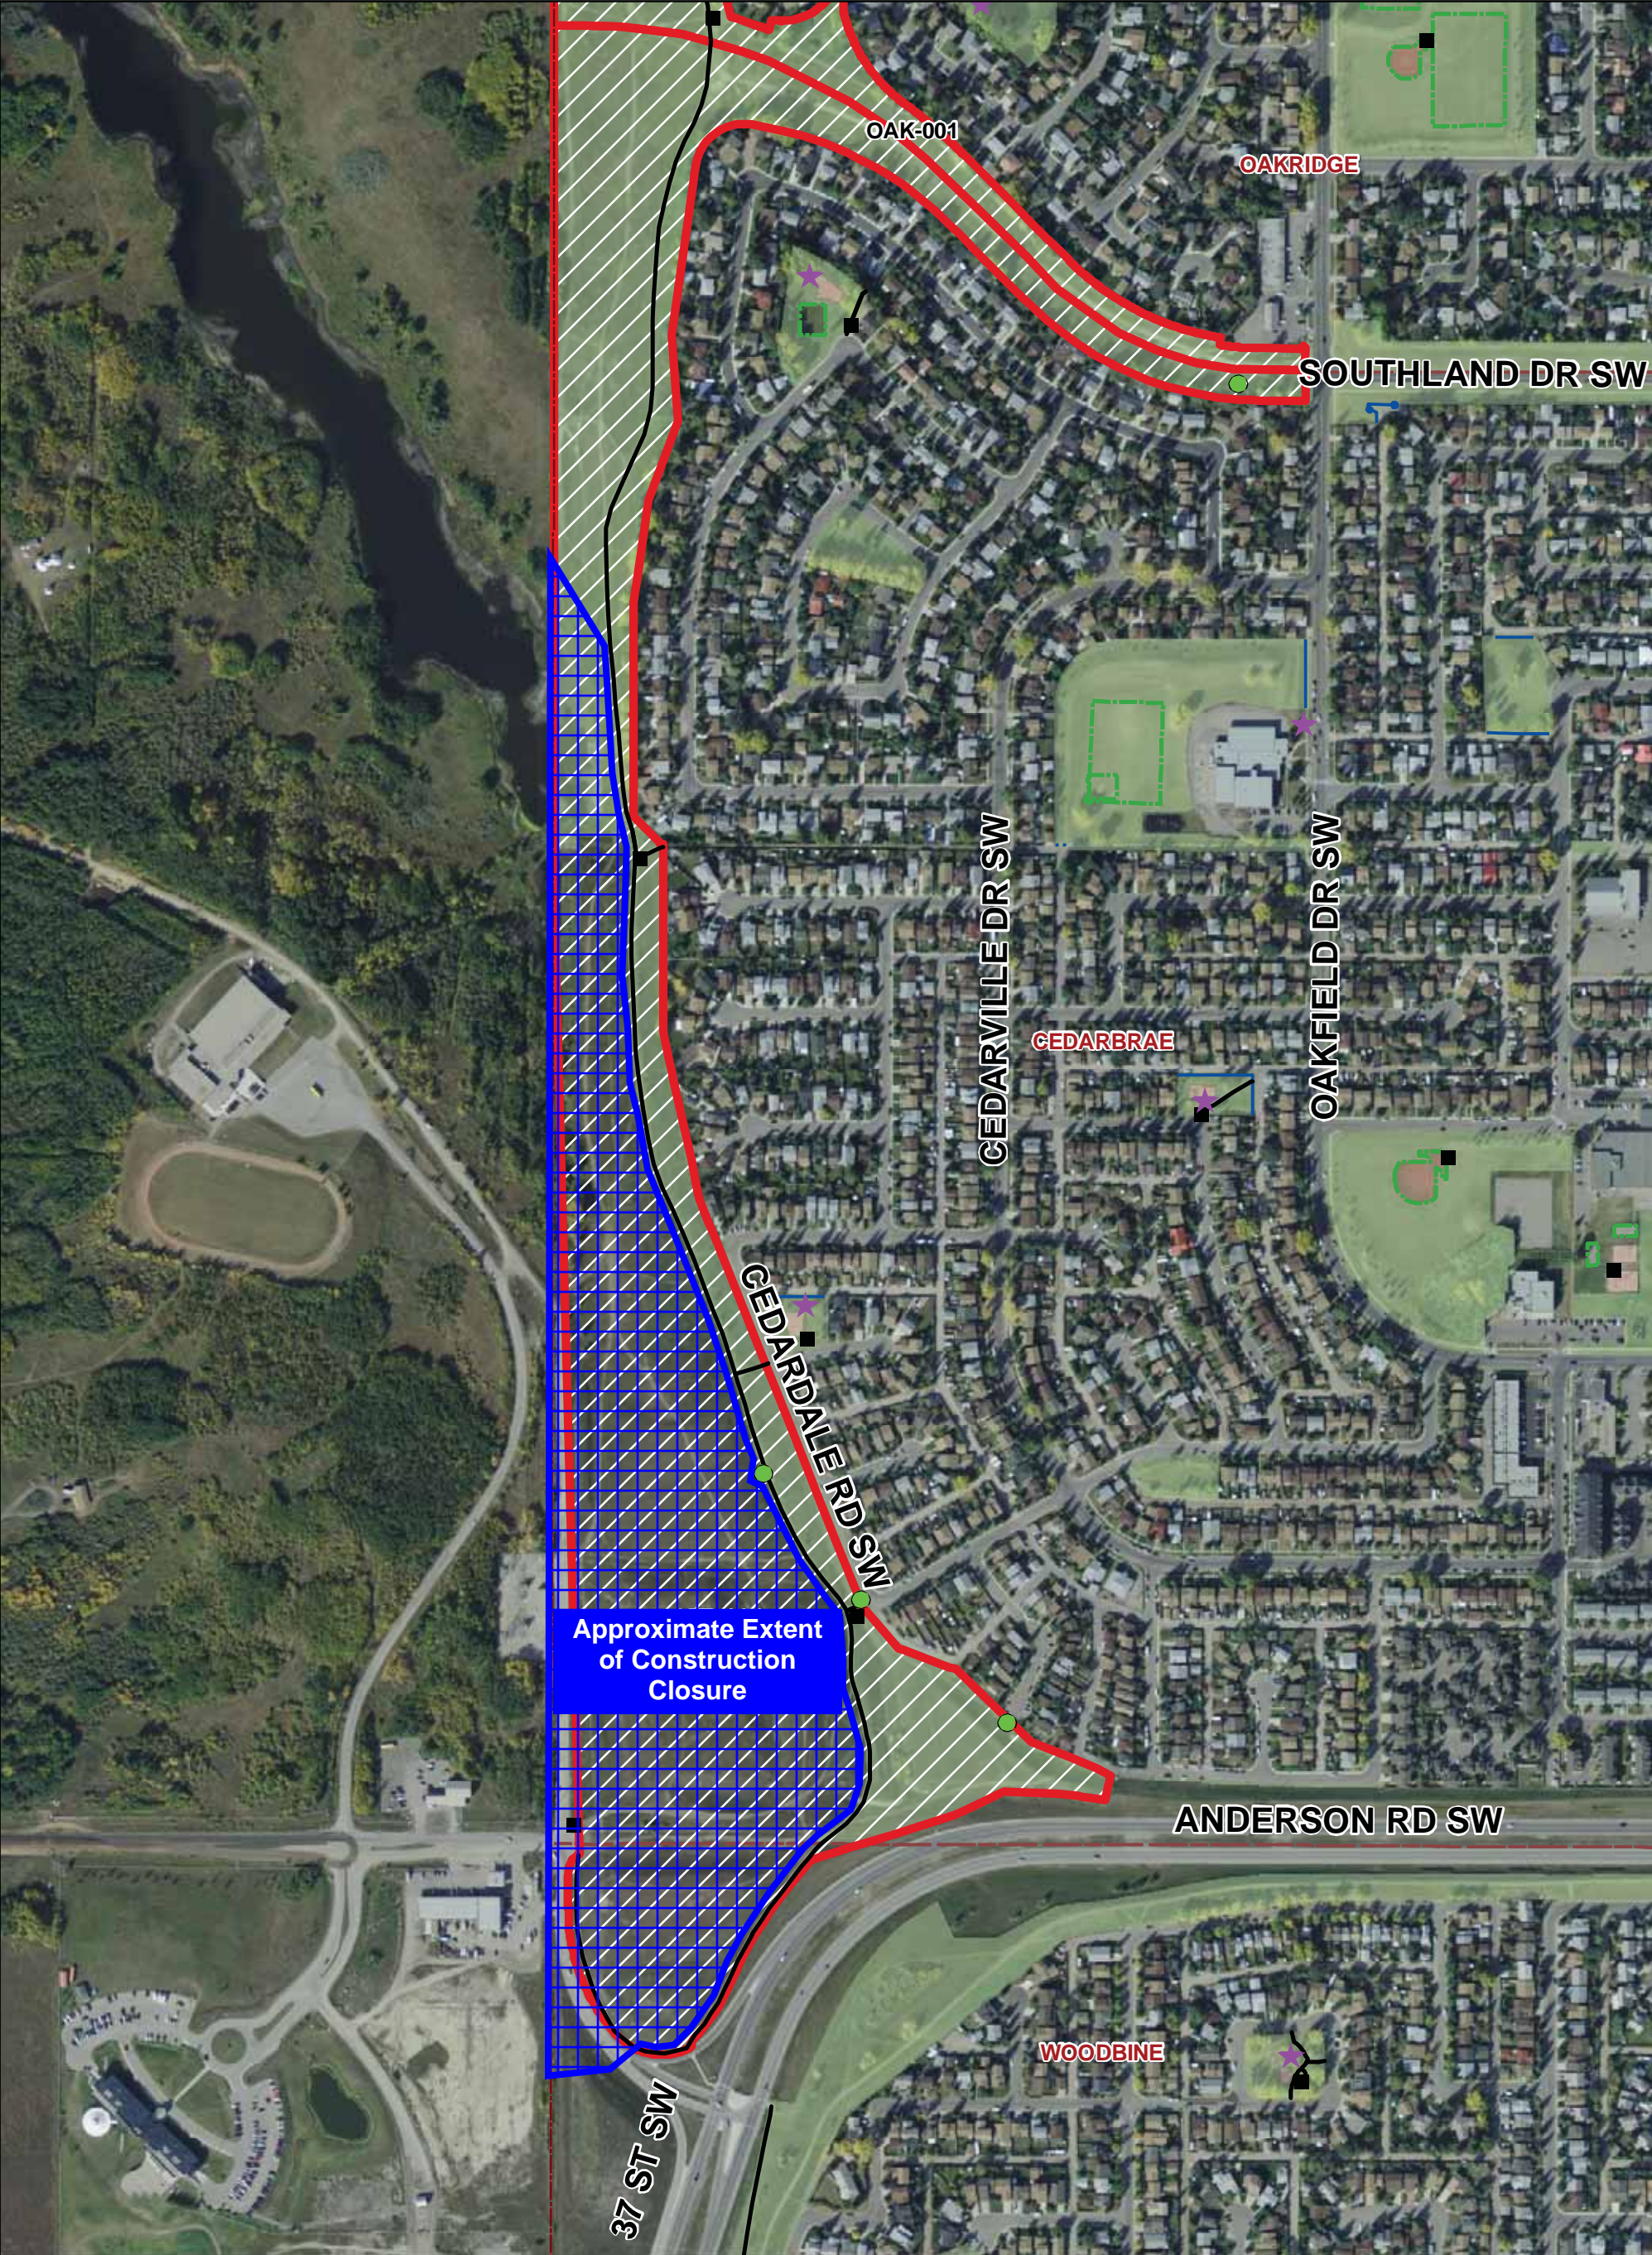

CEDARBRAE OFF LEASH AREA (CED-001)

THE CITY OF
CALGARY
INFRASTRUCTURE &
INFORMATION SERVICES

THIS MAP WAS PRODUCED BY:
CITY OF CALGARY PARKS
COPYRIGHT 2010 The City of Calgary
ALL RIGHTS RESERVED. NO PART OF THIS MAP MAY BE REPRODUCED IN ANY FORM
OR BY ANY MEANS WITHOUT THE WRITTEN CONSENT OF THE CITY OF CALGARY
AND APPROPRIATE LICENCE AGREEMENT. THE CITY OF CALGARY PROVIDES THIS
INFORMATION IN GOOD FAITH, BUT PROVIDES NO WARRANTY NOR ACCEPTS ANY
LIABILITY ARISING FROM INCORRECT, INCOMPLETE OR MISLEADING INFORMATION
OR ITS IMPROPER USE. INFORMATION IS MAINTAINED ON A REGULAR BASIS.
November 4, 2010
2010-147-OLA.mxd

Legend

- Dog Off Leash Sign
- ★ No Dogs Sign
- Garbage Bins
- Chain Link Fence
- —●— Post and Cable Fence
- P Parking Lot
- Pathway
- Off Leash Areas
- Golf Course
- Playground
- Playfields